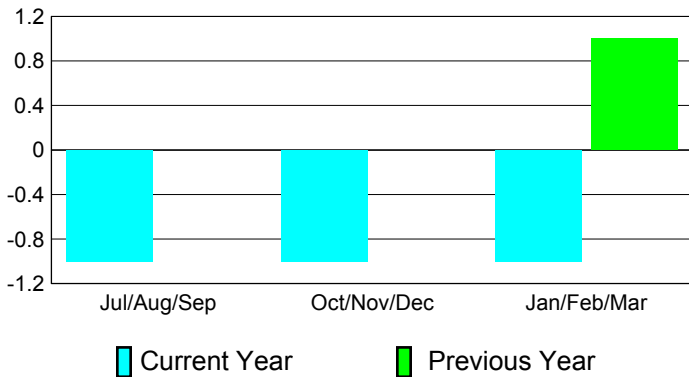

Club Results 2010-2011

Goal, New, Dropped, Gain/Loss

Comparison of Club Gain/Loss

Current Year Compared to the Previous Year

YTD Status Quo Clubs 2010-2011

Status Quo Clubs Compared to Status Quo Members

MEMBERSHIP