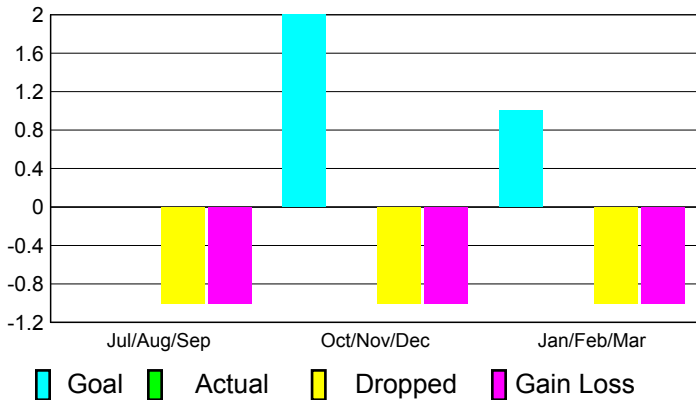

2010-2011 GMT Reports for District (or Undistricted) **District 2 S1**

GMT: **JOHN 'JACK' R FERGUSON** Location: **TEXAS**

GMT CA: **1**

CLUBS

**Club Results
2010-2011**

**Clubs
2009-2010**

Month	New Club Goal	Actual New Clubs	Actual Dropped Clubs	Gain/Loss of Clubs	Gain/Loss of Clubs
Jul/Aug/Sep	0	0	-1	-1	0
Oct/Nov/Dec	2	0	-1	-1	0
Jan/Feb/Mar	1	0	-1	-1	1
Totals	3	0	-3	-3	1

Club Results 2010-2011

Goal, New, Dropped, Gain/Loss

Comparison of Club Gain/Loss

Current Year Compared to the Previous Year

YTD Status Quo Clubs 2010-2011

Status Quo Clubs Compared to Status Quo Members

MEMBERSHIP