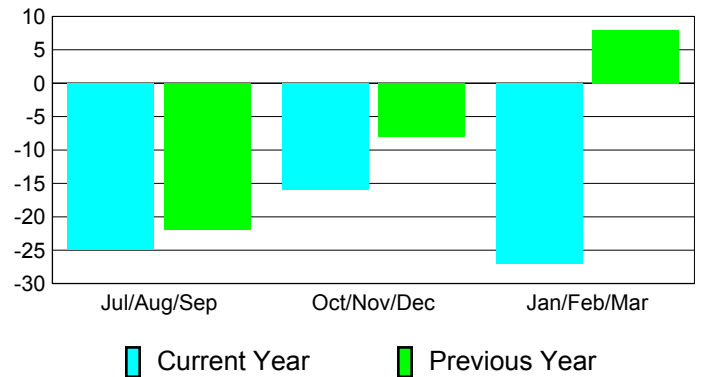

**Membership Results
2010-2011**

**Membership
2009-2010**

Month	Net Memb Goal	Actual New Memb	Actual Dropped Memb	Gain/Loss of Memb	Gain/Loss of Memb
Jul/Aug/Sep	23	55	-80	-25	-22
Oct/Nov/Dec	45	48	-64	-16	-8
Jan/Feb/Mar	43	69	-96	-27	8
Totals	111	172	-240	-68	-22

Membership Results 2010-2011

Goal, New, Dropped, Gain/Loss

Comparison of Membership Gain/Loss

Current Year Compared to the Previous Year

Gender Comparison 2010-2011

Jul/Aug/Sep

Oct/Nov/Dec

Jan/Feb/Mar