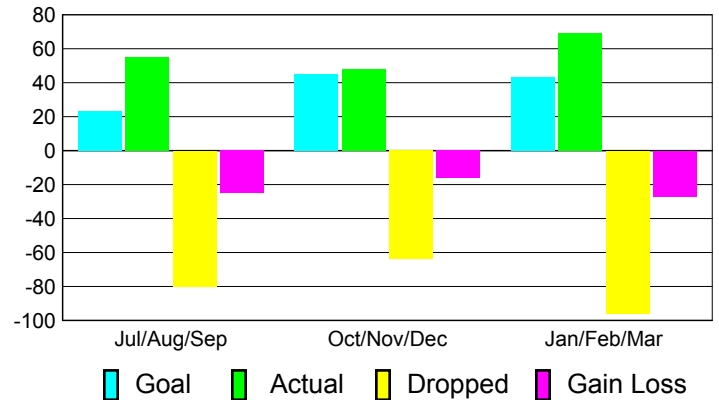

Membership Results 2010-2011

Goal, New, Dropped, Gain/Loss

Comparison of Membership Gain/Loss

Current Year Compared to the Previous Year